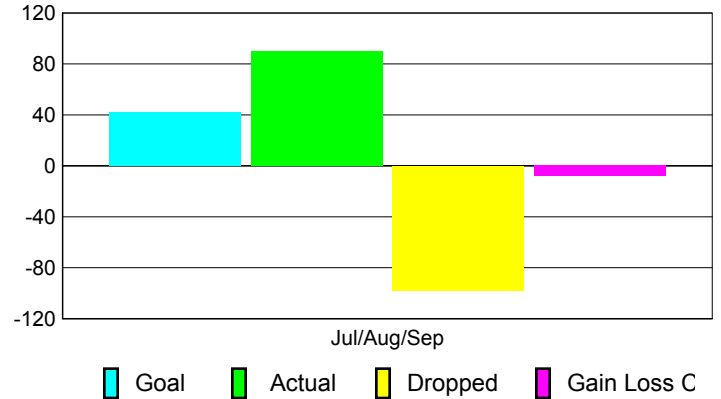

### YTD Status Quo Clubs 2010-2011

Status Quo Clubs Compared to Status Quo Members

## MEMBERSHIP

Membership Results  
2010-2011

Membership  
2009-2010

Month	Net Memb Goal	Actual New Memb	Actual Dropped Memb	Gain/Loss of Memb	Gain/Loss of Memb
Jul/Aug/Sep	42	90	-98	-8	15
<b>Totals</b>	<b>42</b>	<b>90</b>	<b>-98</b>	<b>-8</b>	<b>15</b>

### Membership Results 2010-2011

Goal, New, Dropped, Gain/Loss

### Comparison of Membership Gain/Loss

Current Year Compared to the Previous Year